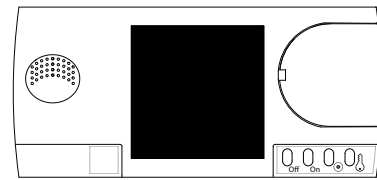

### Dual Camera

Entryphone® 500 series has two camera inputs with auto-switching giving two views of a caller.

**Dimensions (mm)**

Height	Width	Depth
90	195	40

531PTS

534PTS

234PTS\*

**Dimensions (mm)**

Height	Width	Depth
195	90	40

531PTSP

534PTSP

234PTSP\*