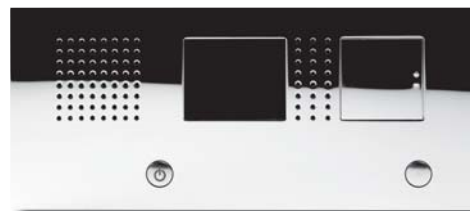

## FPV

- Minimalist

The Entryphone® FPV is the stainless steel plate version of the PTS colour video telephone.

This unit is intended for new-build or refurbishments where the back box is flushed into the wall during building work .

Mirror polish stainless steel

Brushed stainless steel

501FPV

501FPVS